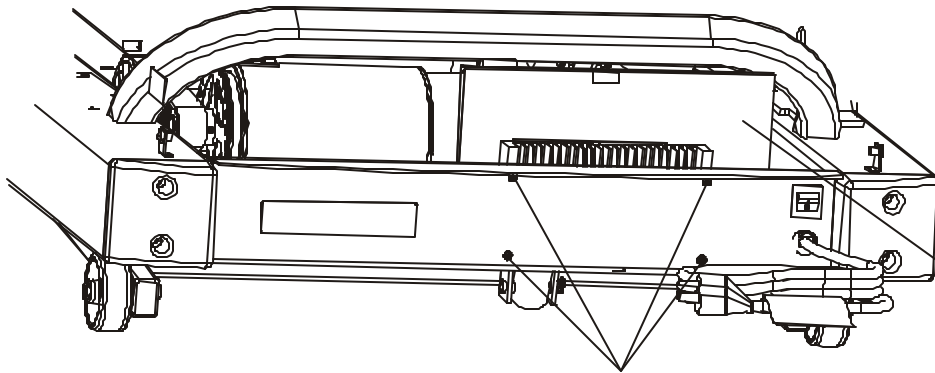

ARCTIC SILVER 91TW
DC Controller and On/Off Switch

91TW-0XXX-02
S/N WTF100000 and up

DC Controller
Mounting Screws(4)
0017-00101-0162

DC Controller
GK60-00002-0002
100-120 Volts/50-60 Hz
GK60-00002-0003
200+ Volts/50-60 Hz